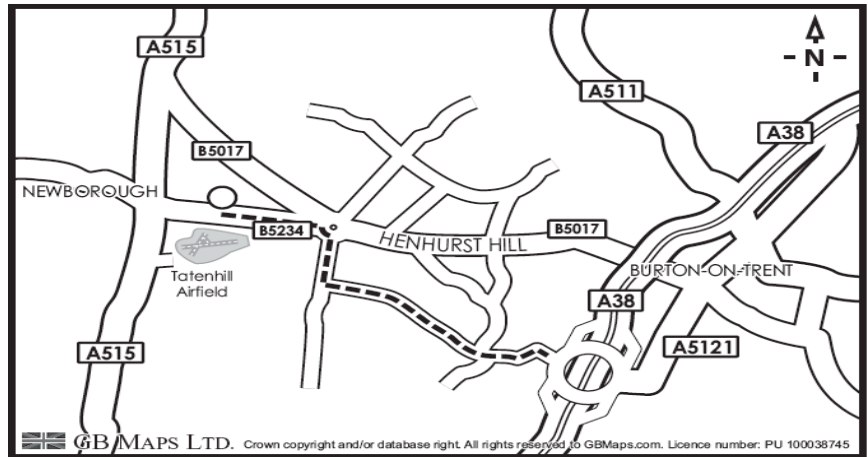

How to find us in

Burton on Trent

5 Lancaster Park
Newborough Road
Needwood
Burton on Trent
DE13 9PD

Tel: 01283 575309
Fax: 01283 575950

www.leslie-keats.co.uk

Directions to Leslie Keats in Burton on Trent

By Road

From the A38 Burton (South) Junction
Head West following the signs for Tatenhill
At the centre of village cross over the Dunstall Road into Moors Hill
Follow this road for approximately 2 miles passing through the village of Rangemoor
At the T junction just beyond Rangemoor village, turn right
After approximately 3/4 of a mile turn left at the roundabout onto the B5234
Lancaster Park is approximately 1 1/4 miles on the right
Having turned into Lancaster Park, take the first left and immediately right into the car park
Our office is on your left, with marked parking bays