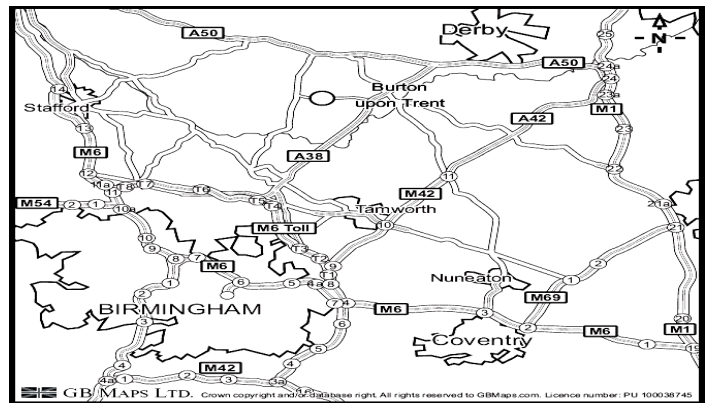

How to find us in .....

Burton on Trent

5 Lancaster Park
Newborough Road
Needwood
Burton on Trent
DE13 9PD

Tel: 01283 575309
Fax: 01283 575950

www.leslie-keats.co.uk

Directions to Leslie Keats in Burton on Trent

By Road

From the A38 Burton (South) Junction
Head West following the signs for Tatenhill
At the centre of village cross over the Dunstall Road into Moors Hill
Follow this road for approximately 2 miles passing through the village of Rangemoor
At the T junction just beyond Rangemoor village, turn right
After approximately 3/4 of a mile turn left at the roundabout onto the B5234
Lancaster Park is approximately 1 1/4 miles on the right
Having turned into Lancaster Park, take the first left and immediately right into the car park
Our office is on your left, with marked parking bays

By Rail

Burton on Trent Train Station
15 minutes by taxi to offices
Approximately 40 minutes from Birmingham New Street
Approximately 50 minutes from Nottingham
Approximately 30 minutes from Derby
Approximately 1 hour from Leicester