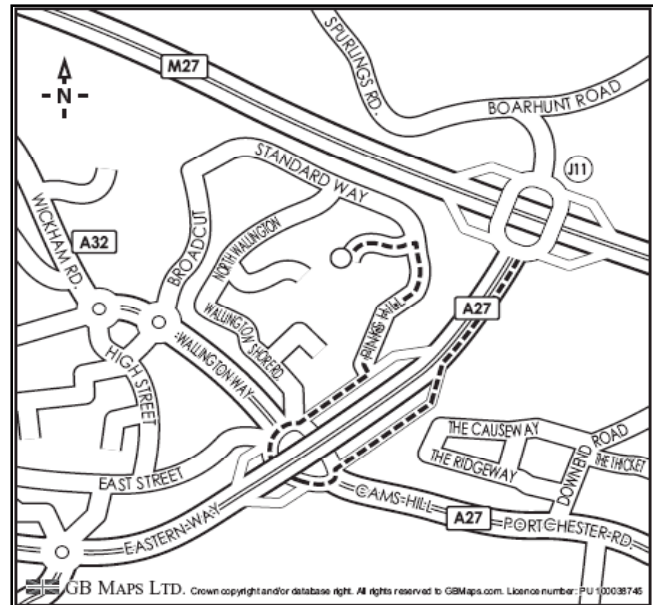

### Directions to Leslie Keats in Fareham

#### By Road

Exit Junction 11 of M27 and follow sign for Fareham Central

Stay in the inside lane of the dual carriageway and follow on to slip road

Proceed down slip road to the traffic lights/roundabout.

Go all the way round the roundabout until you pass the Roundabout Hotel on your left

Take the next turning off of the roundabout and proceed up the slip road back towards the motorway

Take the first left off the slip road into Pinks Hill